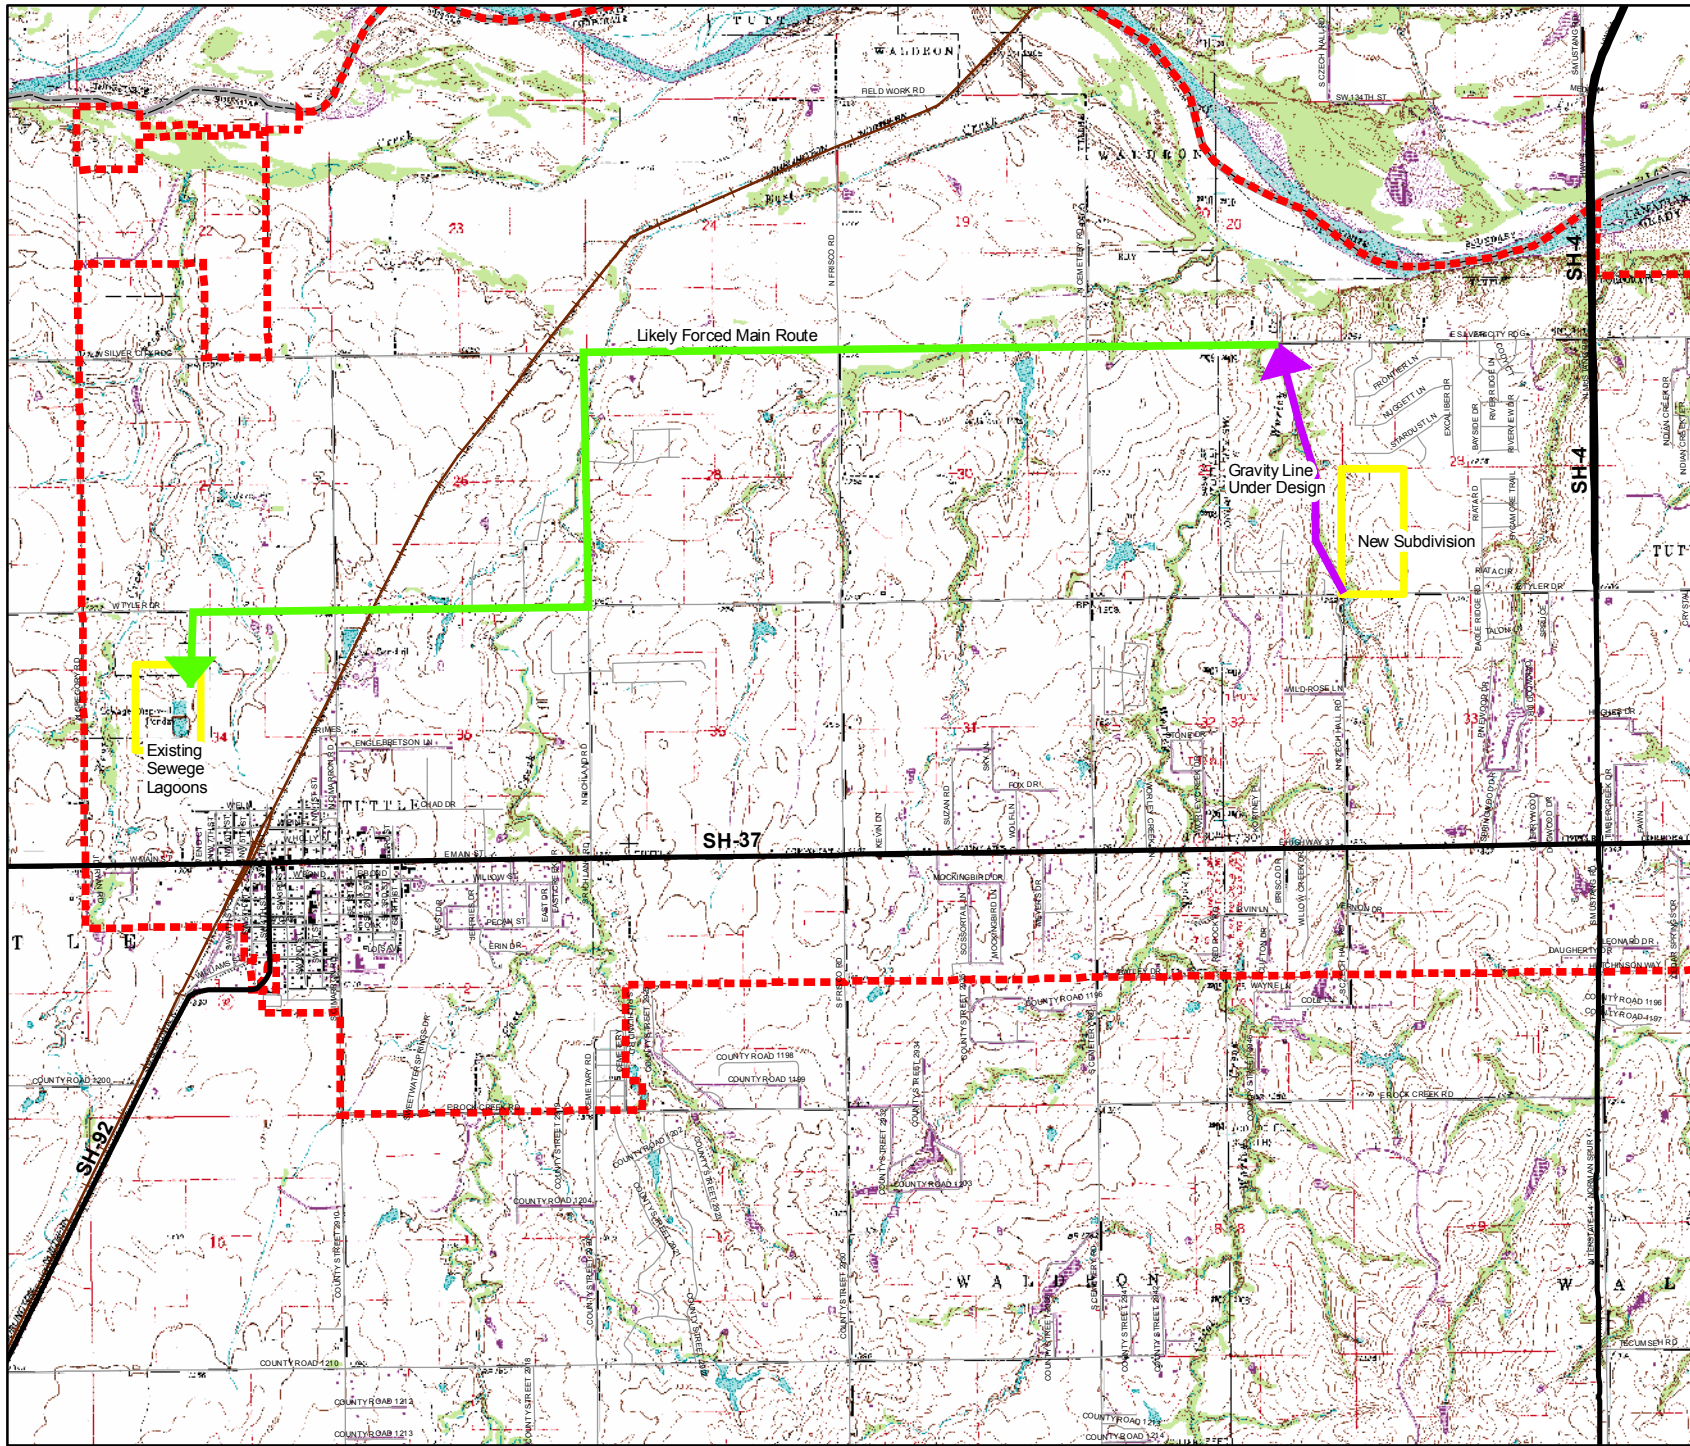

CITY OF TUTTLE WASTEWATER IMPROVEMENTS PHASE 2

USGS View

Legend

- County Line
- City Limit
- Highways
- Local Roads