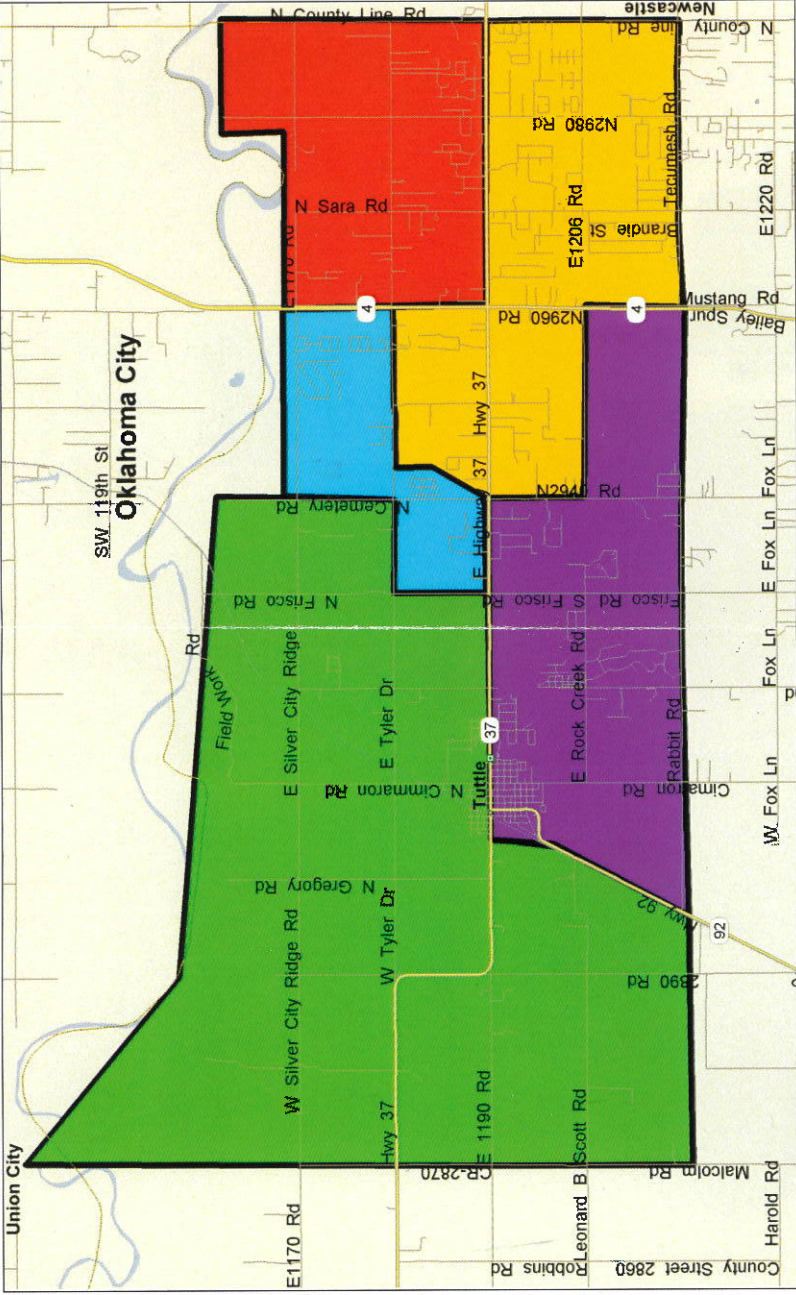

October							
S	M	T	W	T	F	S	
						1	2
				3	4	5	6
				10	11	12	13
				17	18	19	20
				24	25	26	27

December						
S	M	T	W	T	F	S
						1
				5	6	7
				12	13	14
				19	20	21
				26	27	28

January						
S	M	T	W	T	F	S
						1
				3	4	5
				10	11	12
				17	18	19
				24	25	26

March						
S	M	T	W	T	F	S
				1	2	3
				7	8	9
				14	15	16
				21	22	23
				28	29	30

May						
S	M	T	W	T	F	S
						1
				2	3	4
				9	10	11
				16	17	18
				23	24	25

July						
S	M	T	W	T	F	S
				1	2	3
				4	5	6
				11	12	13
				18	19	20
				25	26	27

September						
S	M	T	W	T	F	S
				1	2	3
				5	6	7
				12	13	14
				19	20	21
				26	27	28

November						
S	M	T	W	T	F	S
				1	2	3
				7	8	9
				14	15	16
				21	22	23
				28	29	30

## Remember

Recycling pickup is every two weeks according to your route. See map and calendar for details.

Have your waste out by 6 a.m.

Call **405.745.4141** or visit **cityoftuttle.com (405.381.2335)**